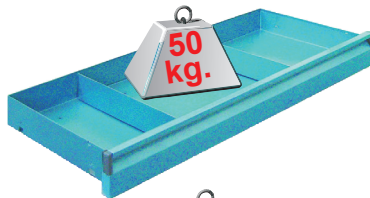

1005

1980

500

1005

500

tiroirs extension 100%, cap. 50 kg

H200mm
H200mm
H200mm
H200mm
H200mm

HE159P1

H200mm
H200mm
H200mm
H200mm
H200mm

HE159P2

HE159P3

H100mm
H100mm
H200mm

HE159P4

H200mm

HE159P5

H100mm
H100mm