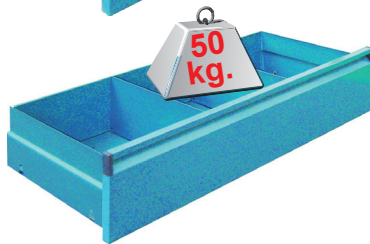

1005

1980

500

1005

500

tiroirs extension 100%, cap. 50 kg

H200mm
H200mm
H200mm
H200mm
H200mm

HE159P1

H200mm
H200mm
H200mm
H200mm
H200mm

HE159P2

HE159P3

H100mm
H100mm
H200mm

HE159P4

H200mm

HE159P5

H100mm
H100mm