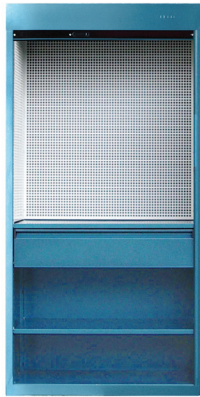

HE159P2

H200mm

HE159P5