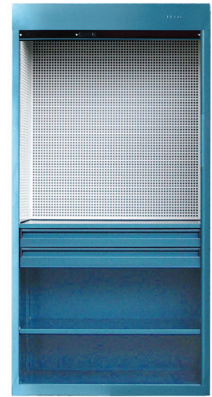

1005

1980

500

1005

500

tiroirs extension 100%, cap. 50 kg

H200mm
H200mm
H200mm
H200mm
H200mm

HE159P1

H200mm
H200mm
H200mm
H200mm
H200mm

HE159P2

HE159P3

H100mm
H100mm
H200mm

HE159P4

H200mm

HE159P5

H100mm
H100mm

HE159P6

H100mm
H100mm
H100mm

HE159PB1

H200mm
H200mm

HE159PB2

HE159PB3

HE159P

HE159PB