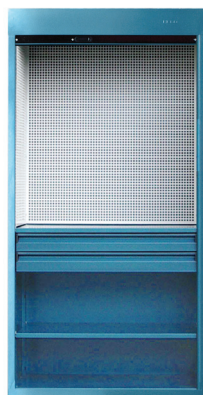

laden 100% uittrekbaar met een draagvermogen van 50 kg

H200mm
H200mm
H200mm
H200mm
H200mm

HE159P1

H200mm
H200mm
H200mm
H200mm
H200mm

HE159P2

HE159P3

H100mm
H100mm
H200mm

HE159P4

H200mm

HE159P5

H100mm
H100mm

HE159P6

H100mm
H100mm
H100mm

HE159PB1

H200mm
H200mm

HE159PB2