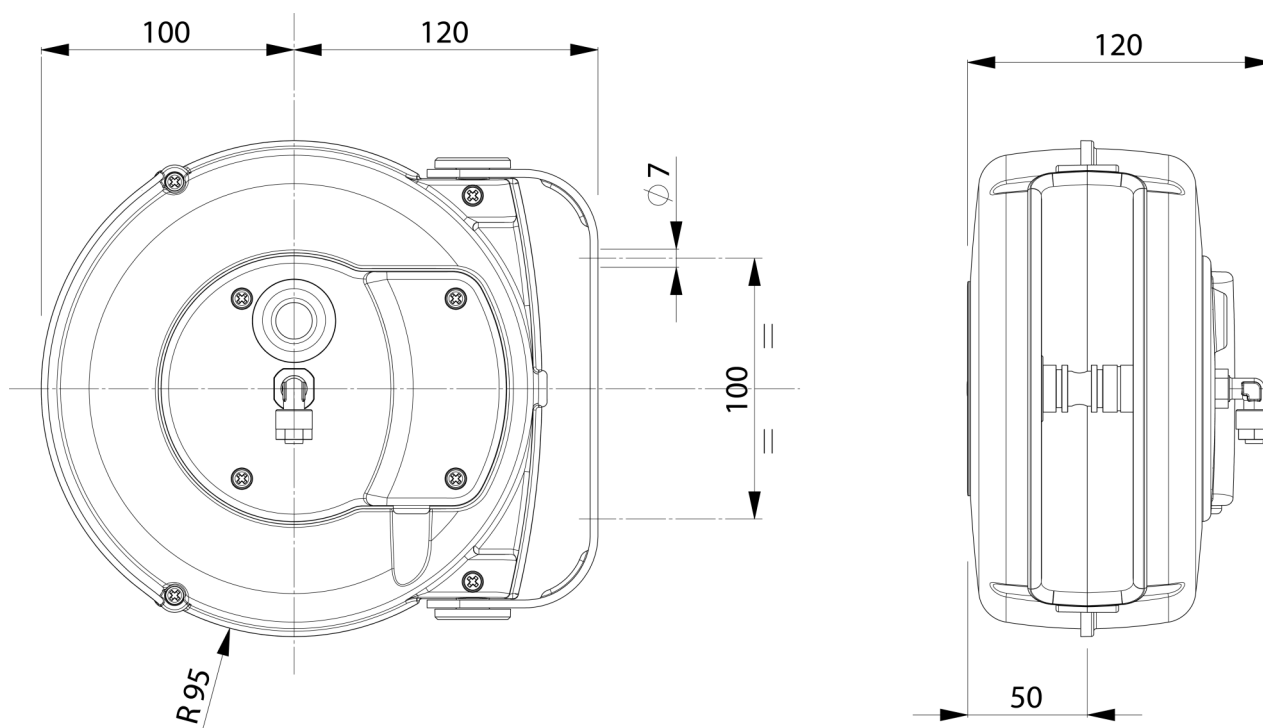

### ART. 9100/6

Hose length (m)  
**6.5**

Hose internal diameter (mm)  
**5,5 mm**

Tube type  
**PU**

Maximum pressure  
**12 bar**

### TECHNICAL DATA

| Article | Hose internal diameter (mm) | Hose length (m) | Maximum pressure | End fitting | Temperature  | Incoming connection | Tube type | Tube colour | Fluid type  |
|---------|-----------------------------|-----------------|------------------|-------------|--------------|---------------------|-----------|-------------|-------------|
| 9100/6  | 5,5 mm                      | 6.5             | 12 bar           | 1/4" MBSP   | -5 °C/+40 °C | Ø 6x8               | PU        | BLUE        | Air - Water |

OVERALL DIMENSIONS

Technical features

- Blue mono-extruded polyurethane tube.
- Technopolymer structure.
- Metal fixing bracket, adjustable.
- Automatic device to stop the tube at the desired length, which can be disconnected if necessary.