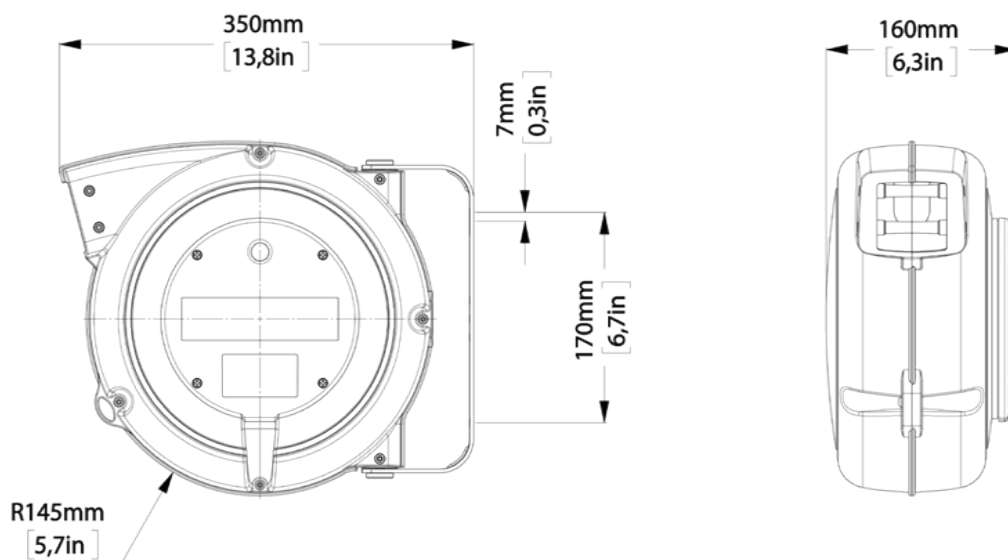

ZECA

Z

TECHNICAL EXCELLENCE. SINCE 1929.

HOSE REELS

SERIE 804

ART. 804/10/S

Hose length (m)
8

Hose internal diameter (mm)
10 mm (3/8")

Tube type
KPU

Maximum pressure
15 bar

TECHNICAL DATA

Article	Hose internal diameter (mm)	Hose length (m)	Cut length (m)	Maximum pressure	End fitting	Temperature	Incoming connection	Tube type	Color	Tube colour	Fluid type
804/10/S	10 mm (3/8")	8	1.5	15 bar	3/8" MBSP	-5 °C/+50 °C	NO	KPU	Silver	BLUE	Air - Water

OVERALL DIMENSIONS

Technical features

- KPU tube.
- Technopolymer structure.
- Metal fixing bracket, adjustable.
- Automatic device to stop the tube at the desired length, which can be disconnected if necessary.
- Available in yellow or silver gray color.